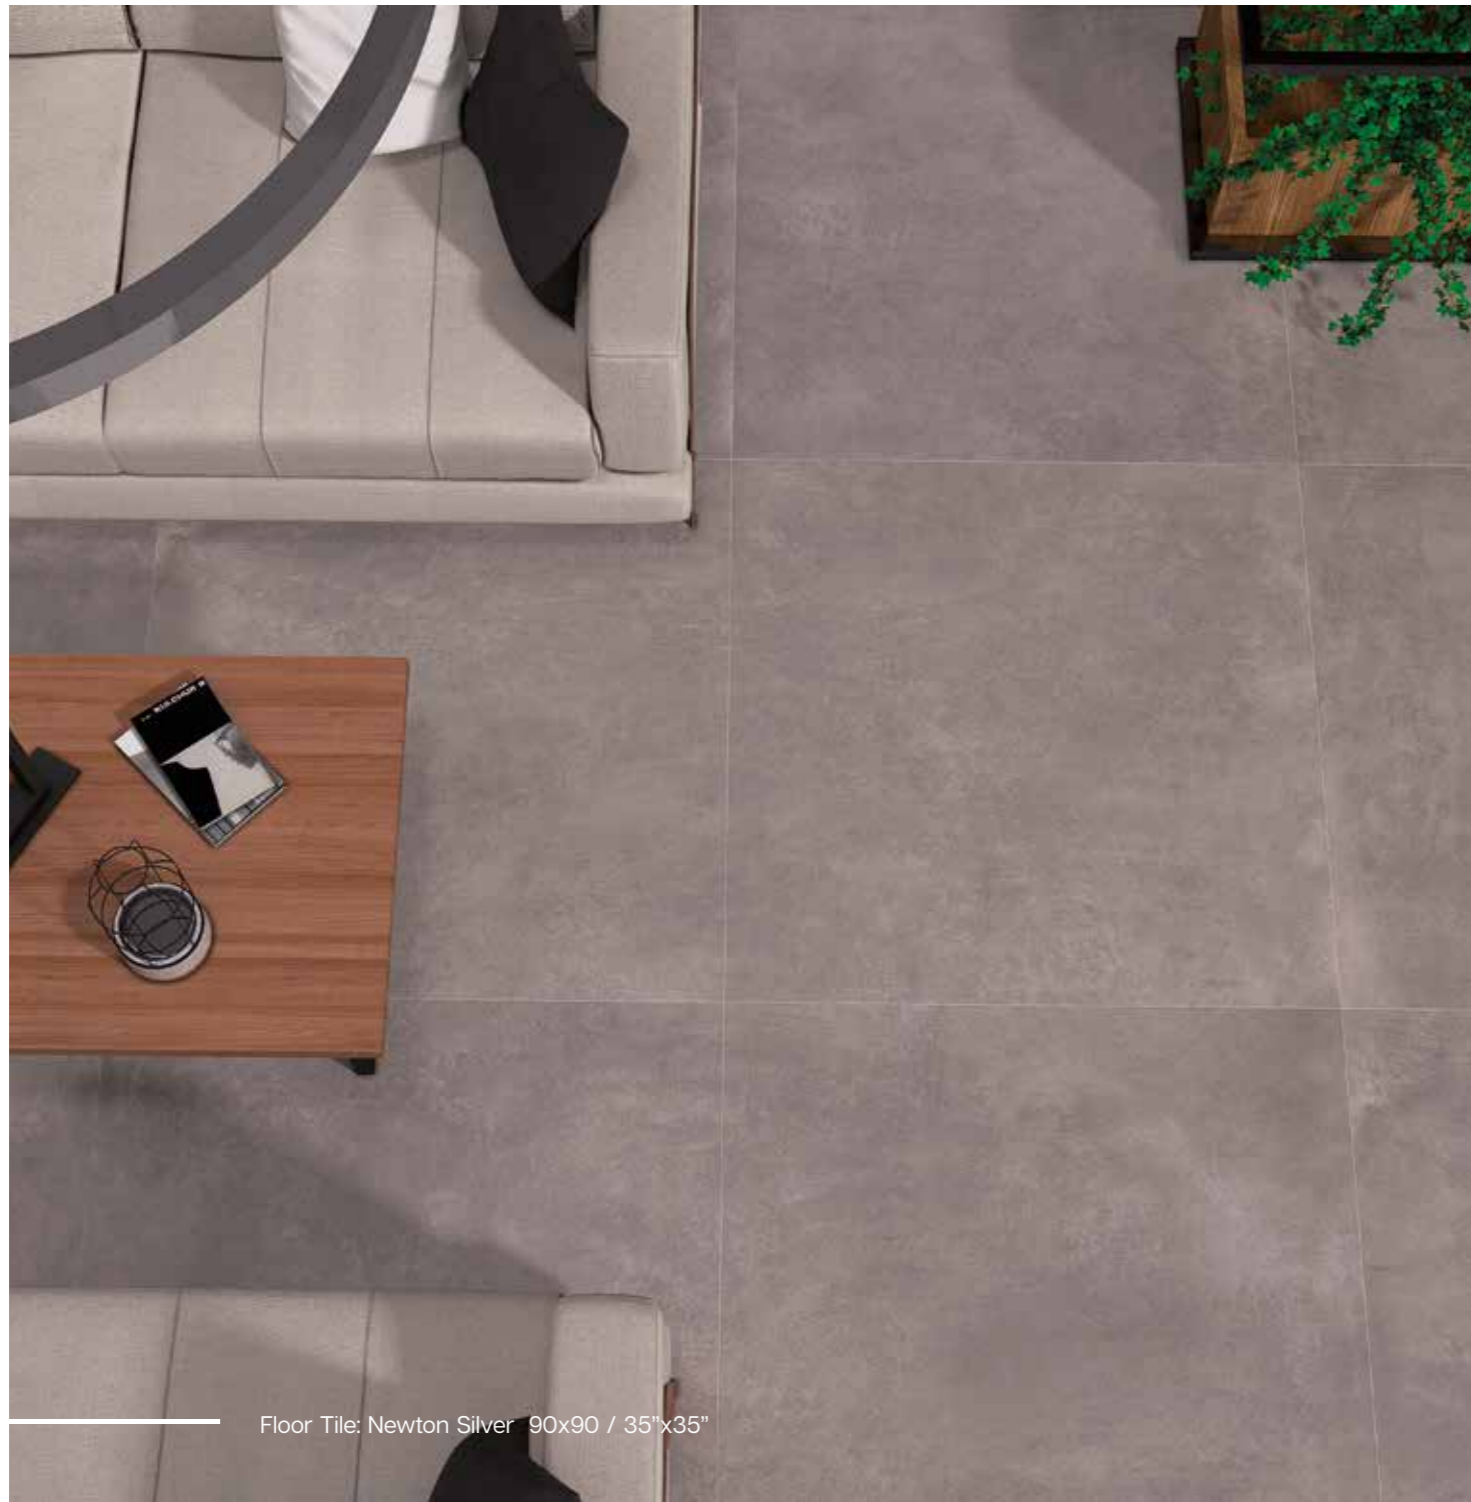

Floor Tile: Newton Silver 90x90 / 35"x35"