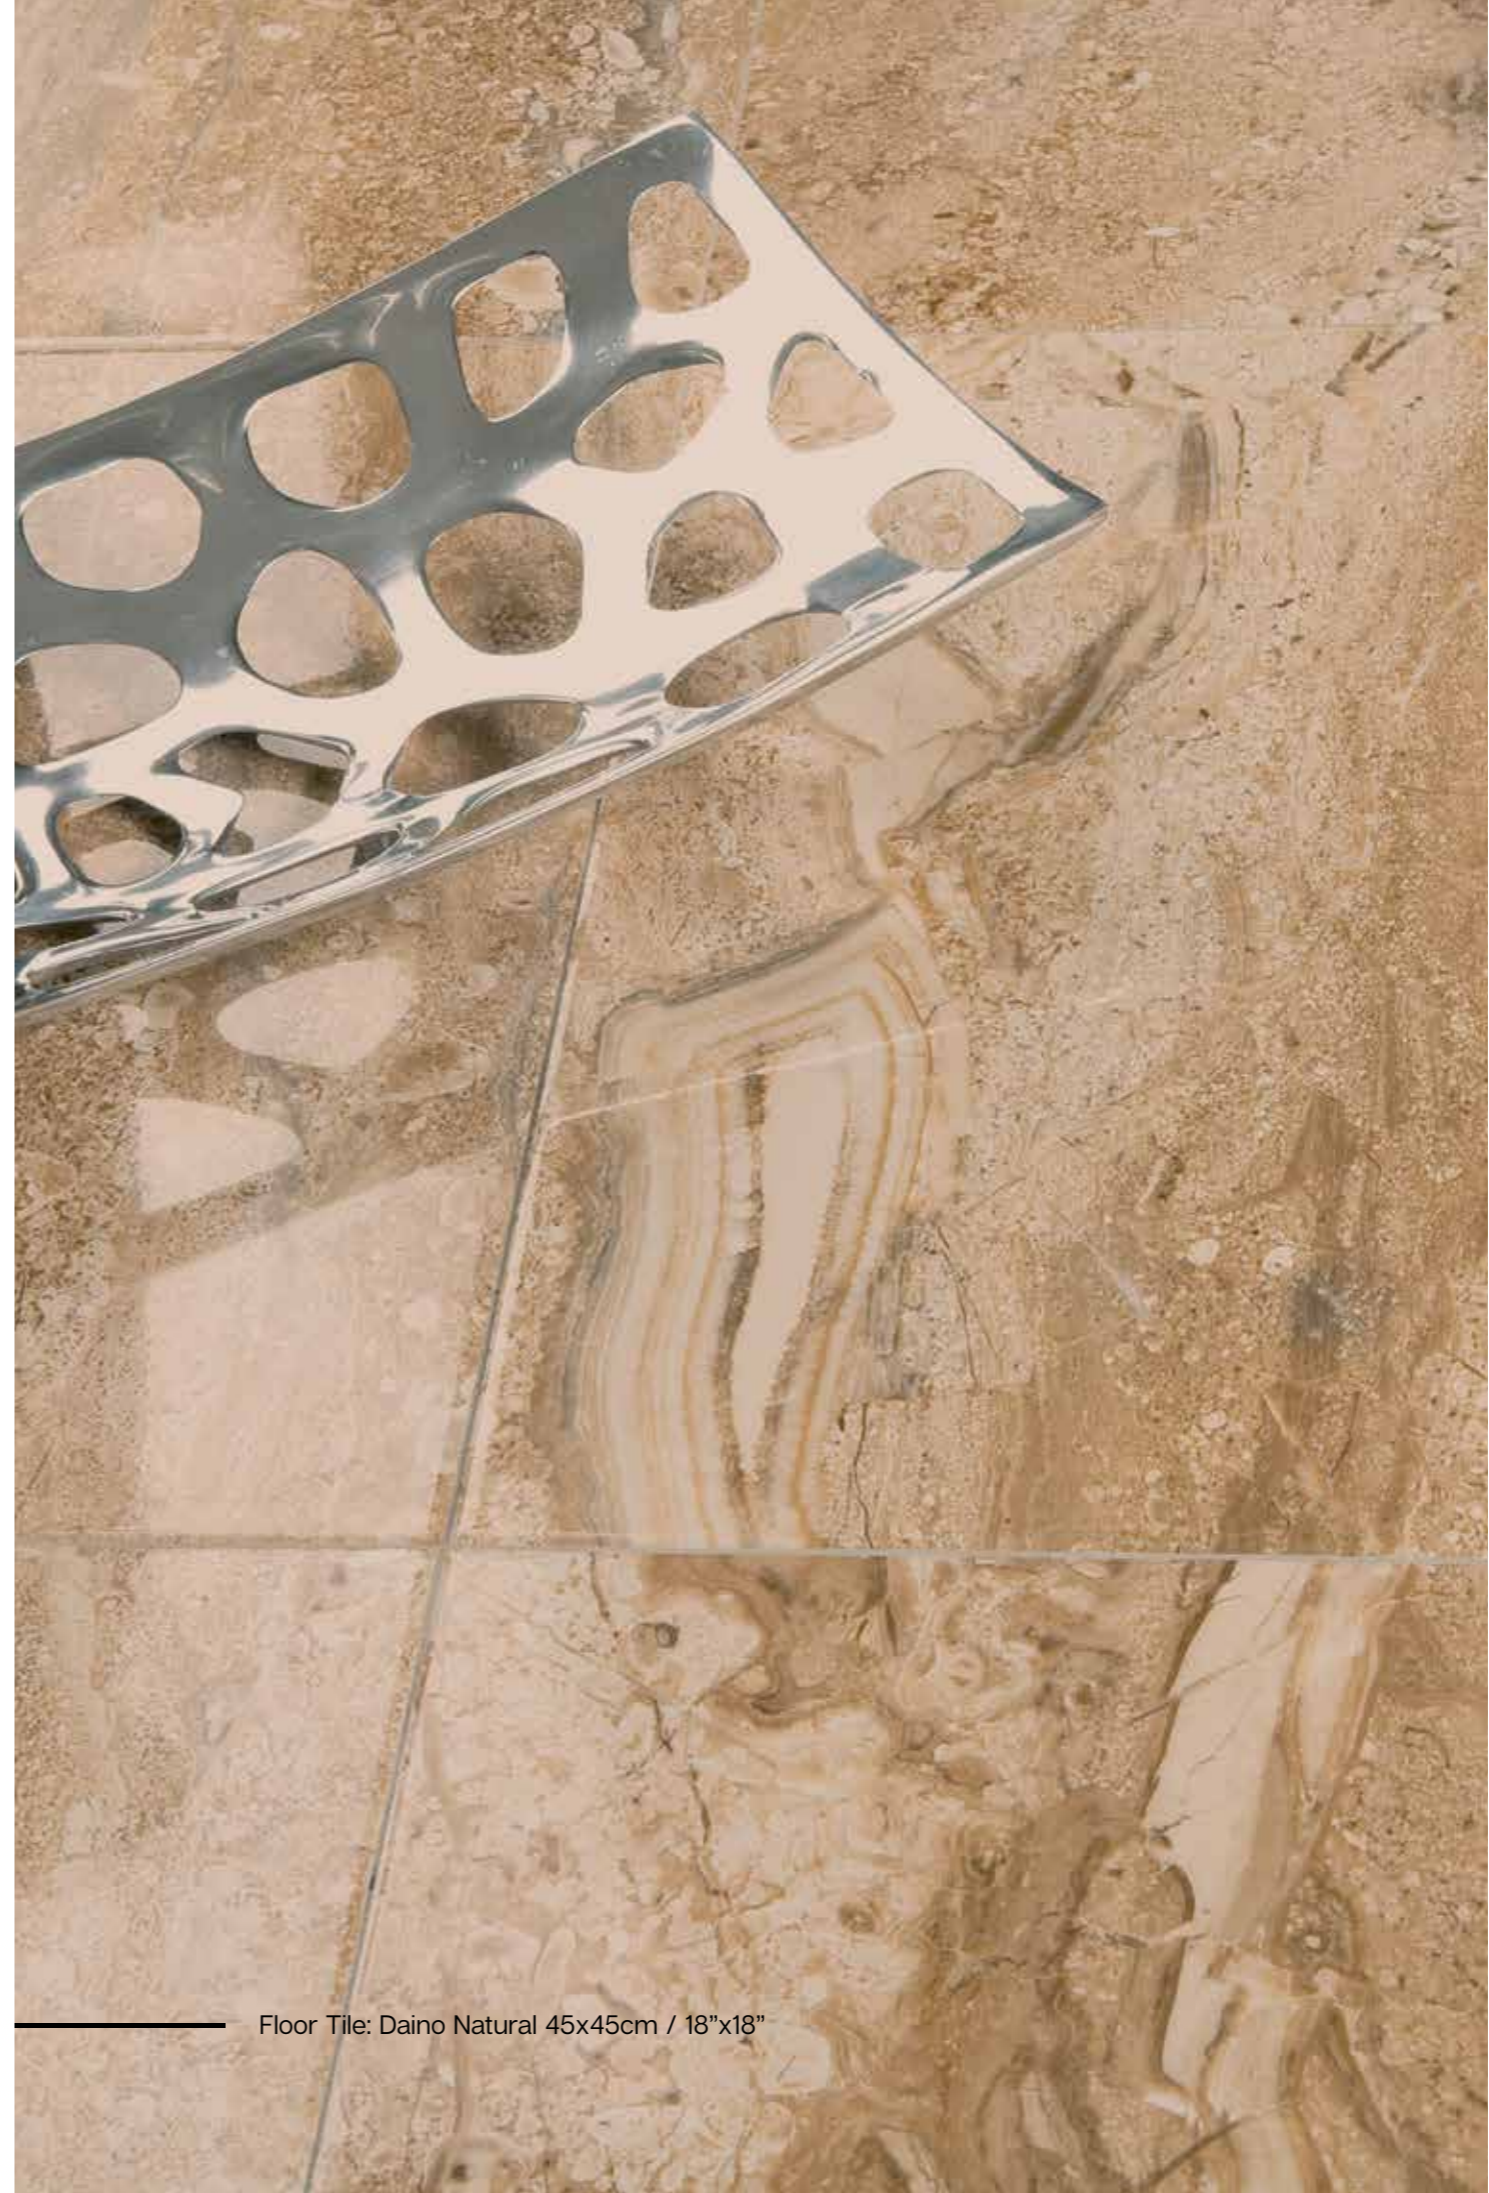

Floor Tile: Daino Natural 45x45cm / 18"x18"