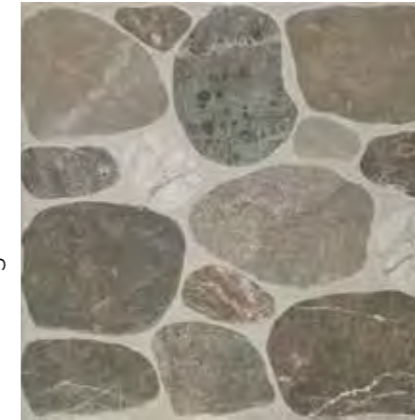

Floor Tile: Bigstone Perla 33,3x33,3cm / 12,9"x12,9"

Alhambra / Bigstone / Ecostone

33,3x33,3 / 12,9"x12,9"

COLORES DISPONIBLES / AVAILABLE COLOURS

Alhambra

Bigstone Perla

Ecostone Mix

Bigstone Mix