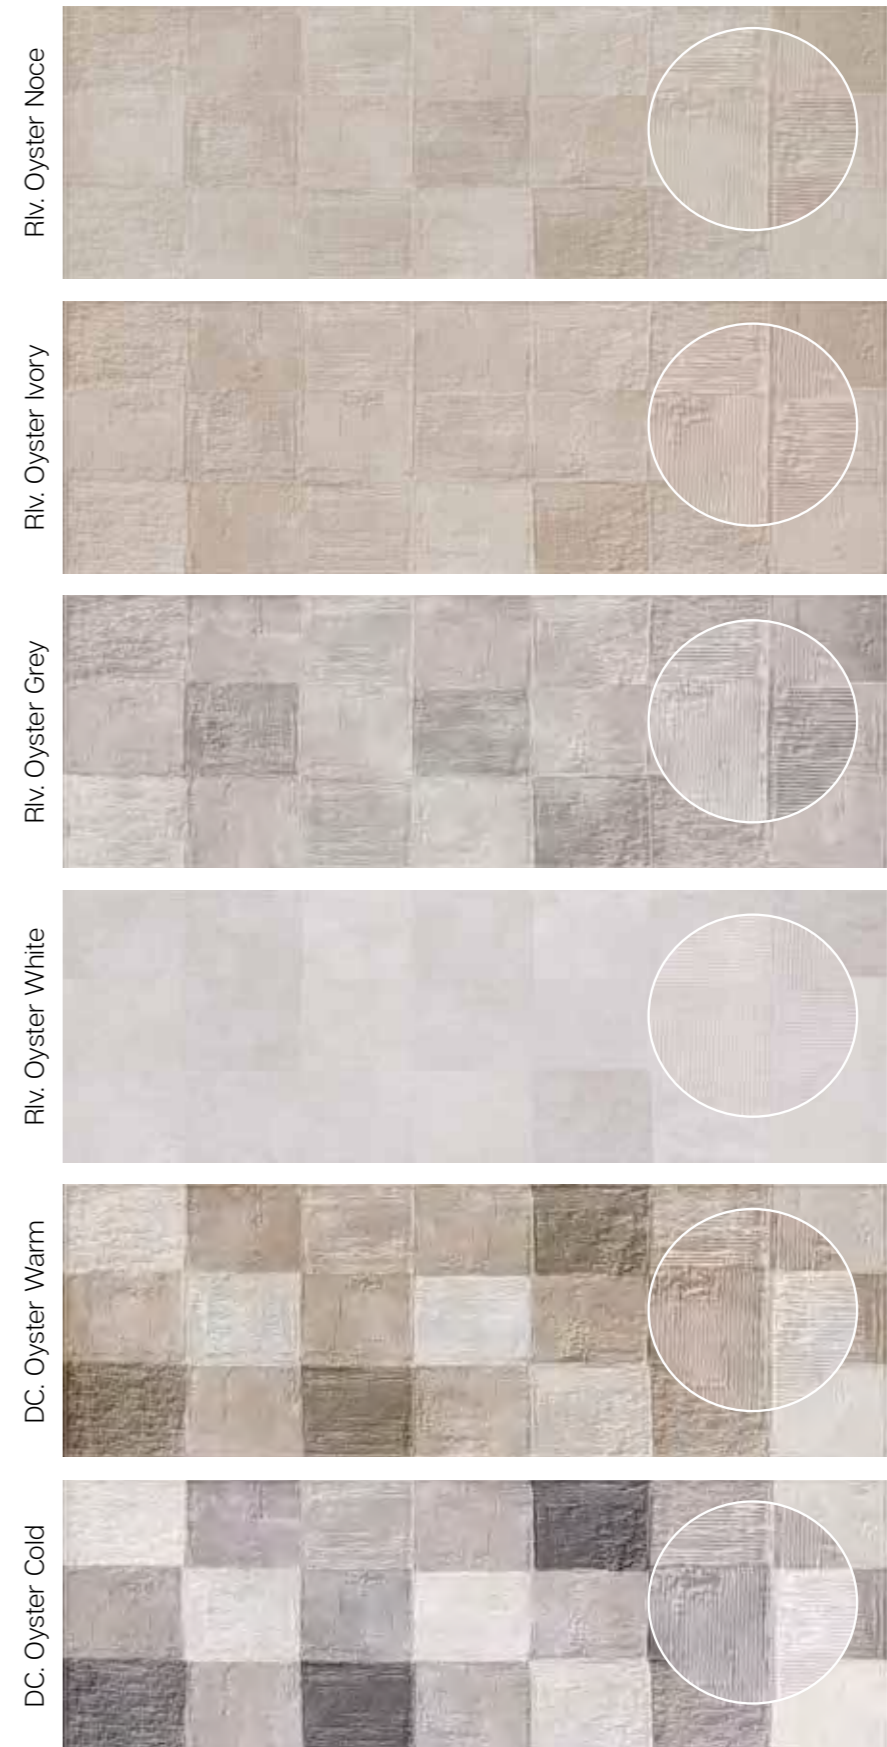

PAVIMENTO COORDINADO / MATCHING FLOOR

60X60 / 24"x24"
M28
 60,8x60,8 / 24"x24"
M22
 60x120 / 24"x48"
M77

RELIEVE COORDINADO / MATCHING DECORATED **M65 DEC.**

Eco-Stones

Novelties

HARLEQUIN

7x28

HENDAYA