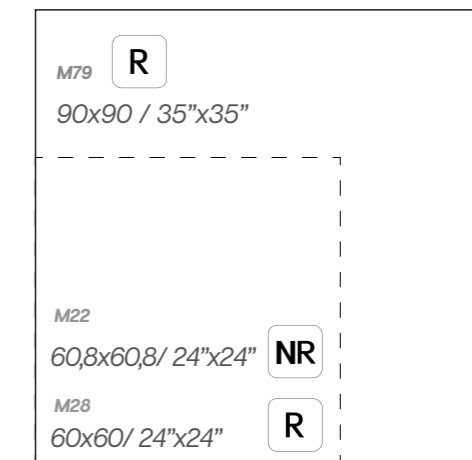

FORMATOS / FORMATS