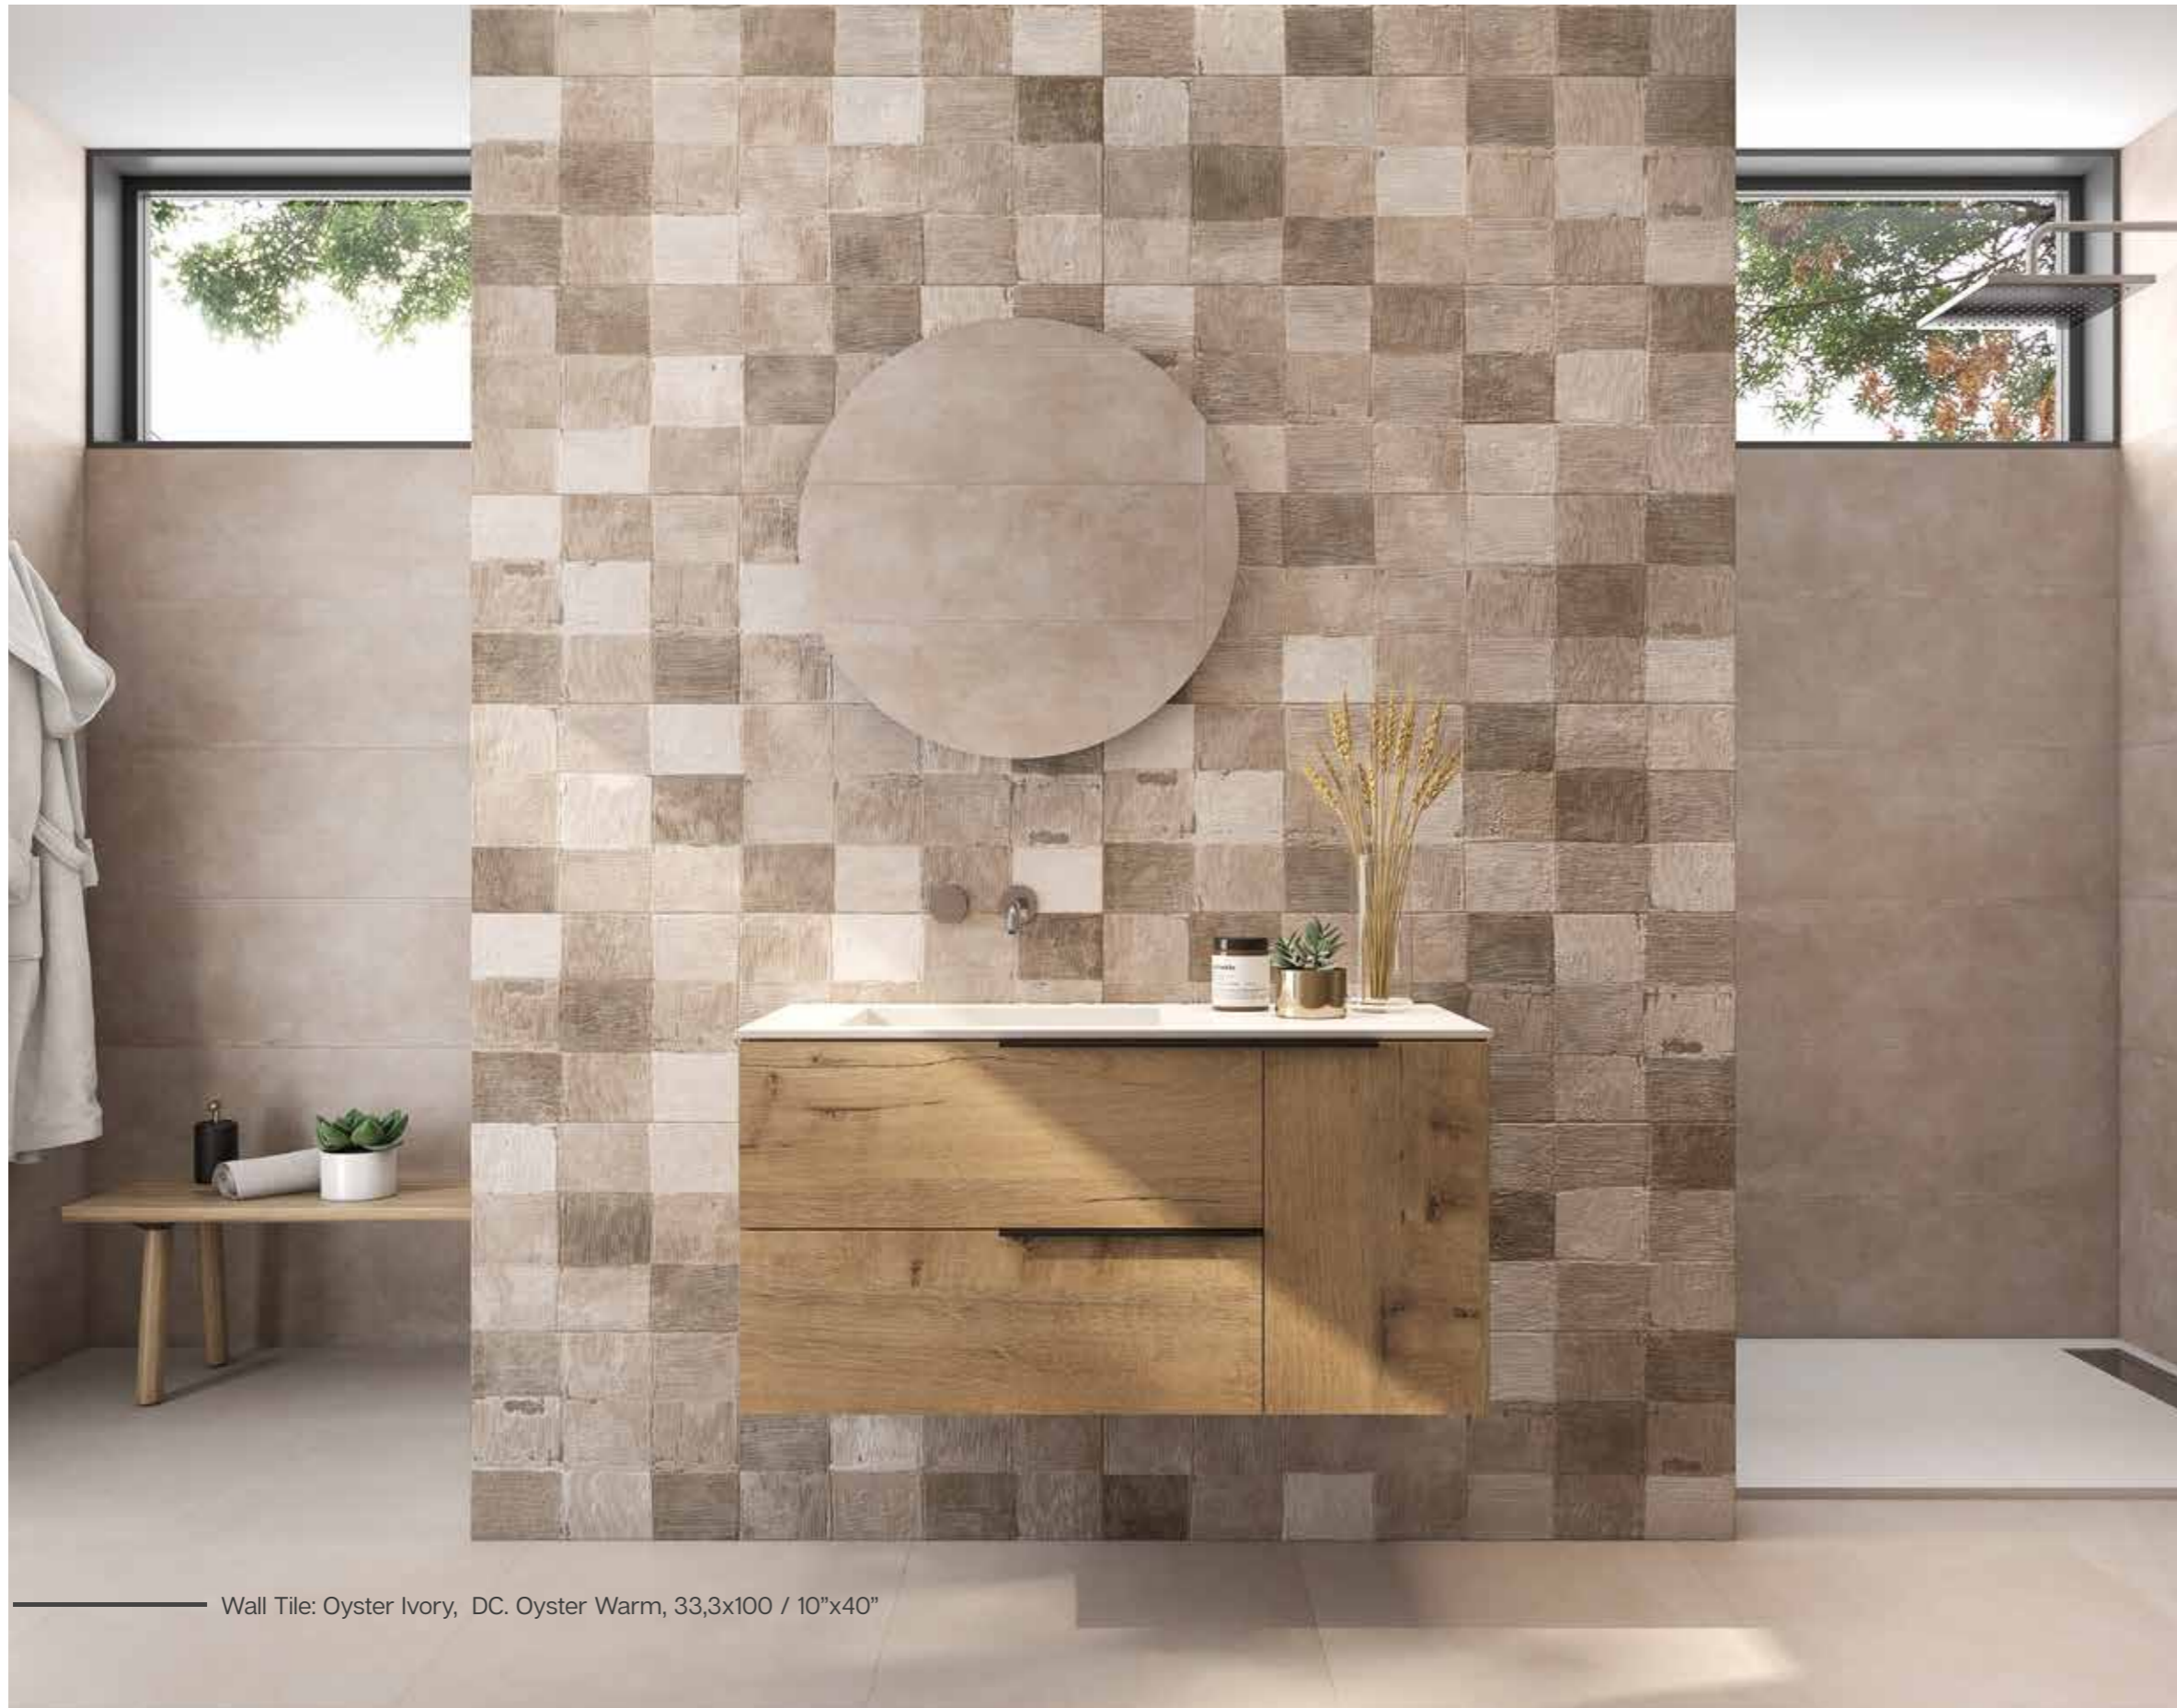

60X60 / 24"x24"
M28
 60,8x60,8 / 24"x24"
M22
 60x120 / 24"x48"
M76

RELIEVE COORDINADO / MATCHING DECORATED M65 DEC.

Oyster

Pasta Blanca / White Body

Revestimiento / Wall Tiles

Wall Tile: Oyster Ivory, DC. Oyster Warm, 33,3x100 / 10"x40"