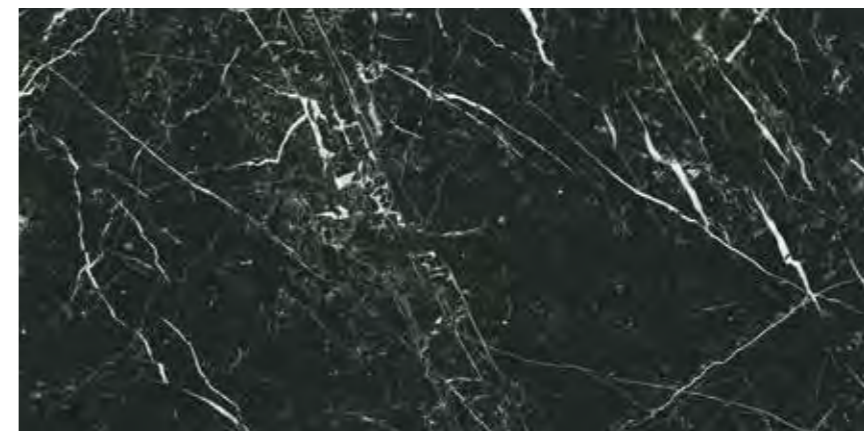

COLORES DISPONIBLES / AVAILABLE COLOURS

ZIMBABWE BLACK - DIFFERENT DESIGNS