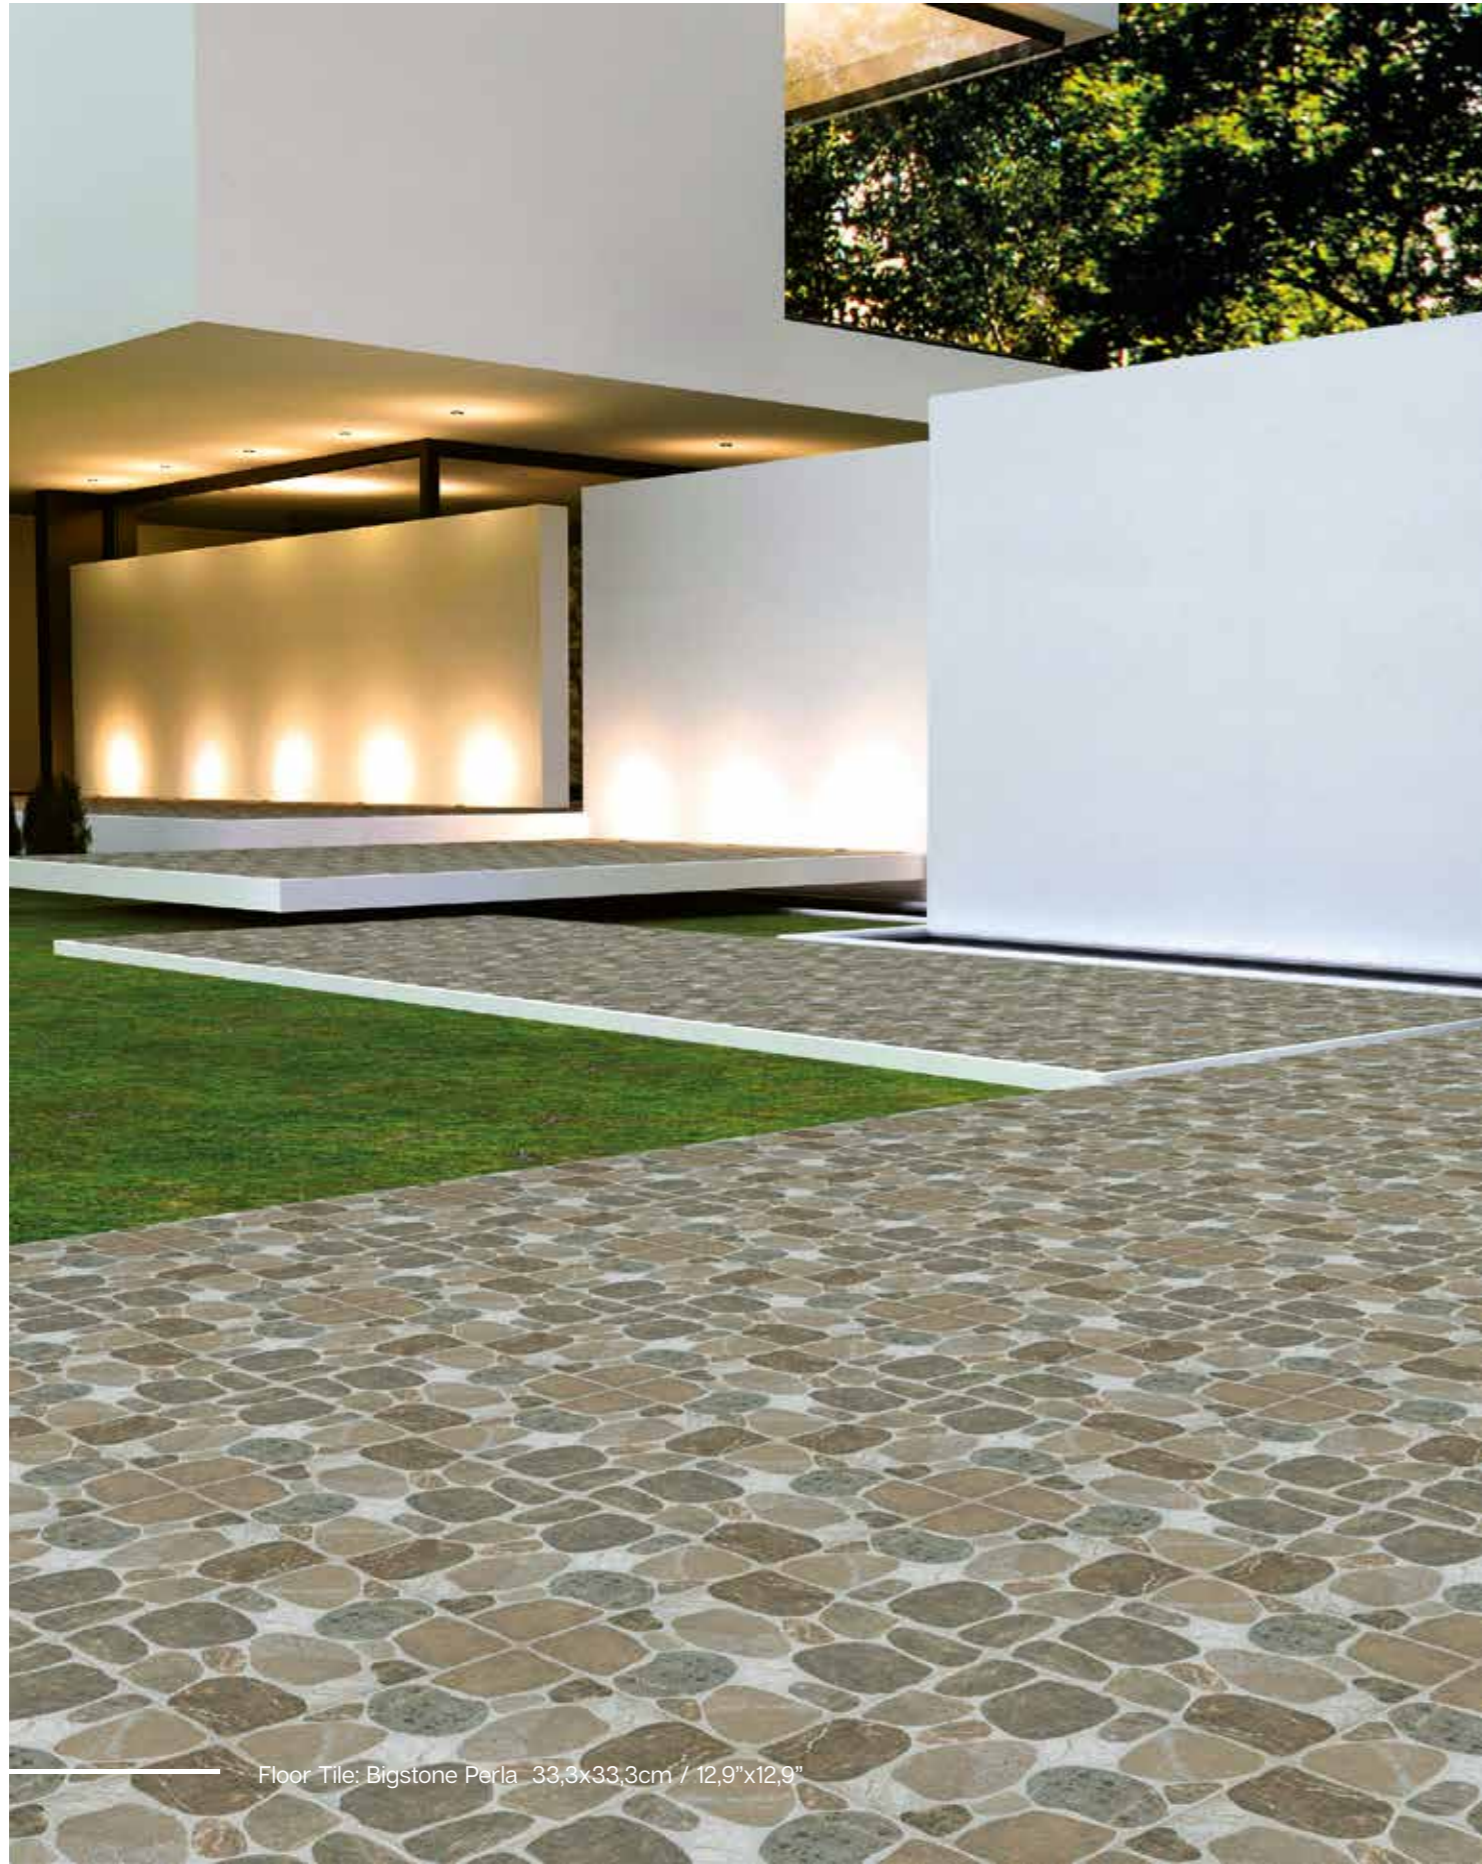

Floor Tile: Bigstone Perla 33,3x33,3cm / 12,9"x12,9"

Alhambra / Bigstone / Ecostone

33,3x33,3 / 12,9"x12,9"

COLORES DISPONIBLES / AVAILABLE COLOURS