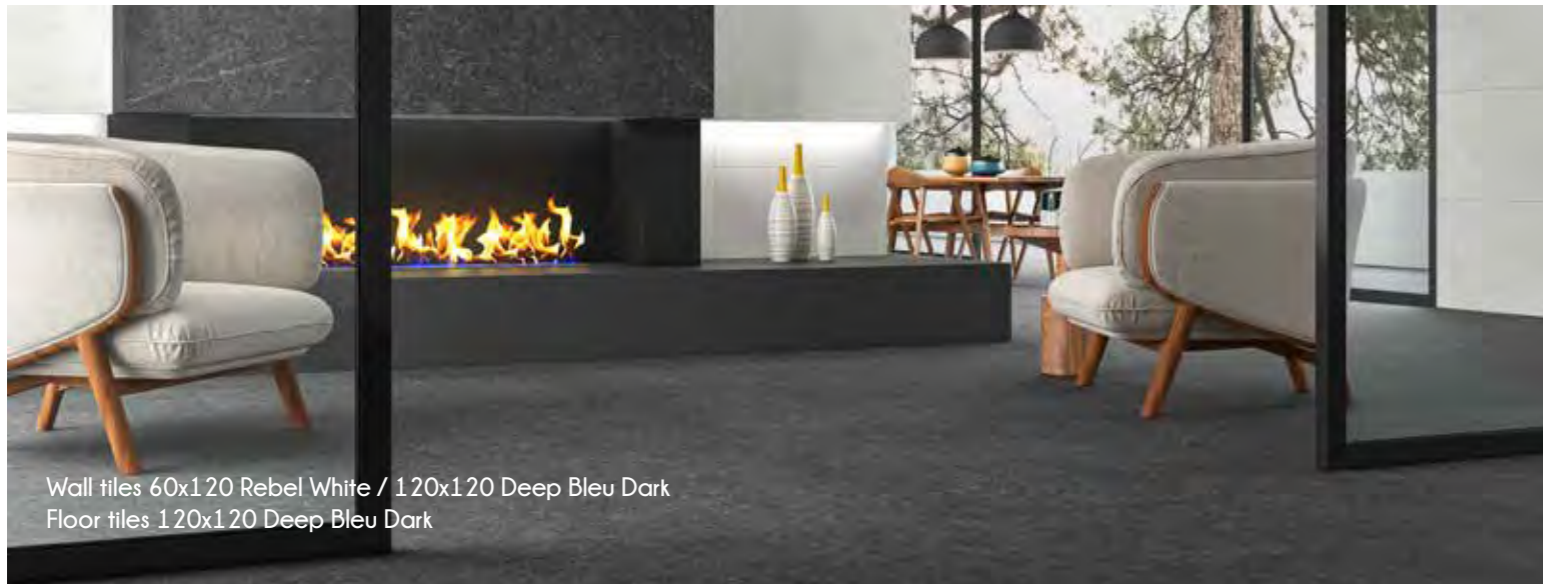

Deep bleu

Característica técnicas / Technical features

Formatos / Sizes

full body

Wall tiles 60x120 Rebel White / 120x120 Deep Bleu Dark
Floor tiles 120x120 Deep Bleu Dark

Colores / Colours