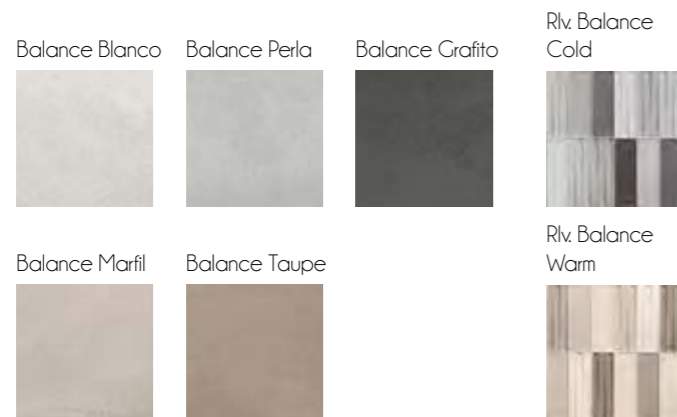

* Más información / More information pág. 6