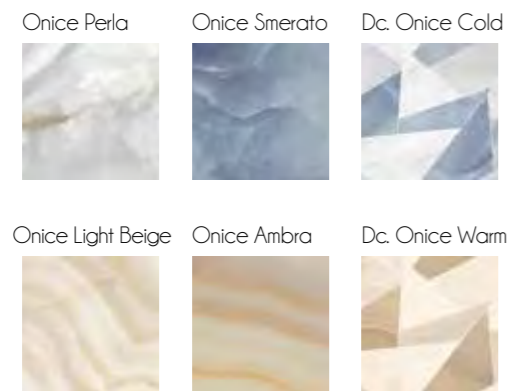

Completa la colección / Complete the collection

eco red

30x90/12"x35"

Onice Perla