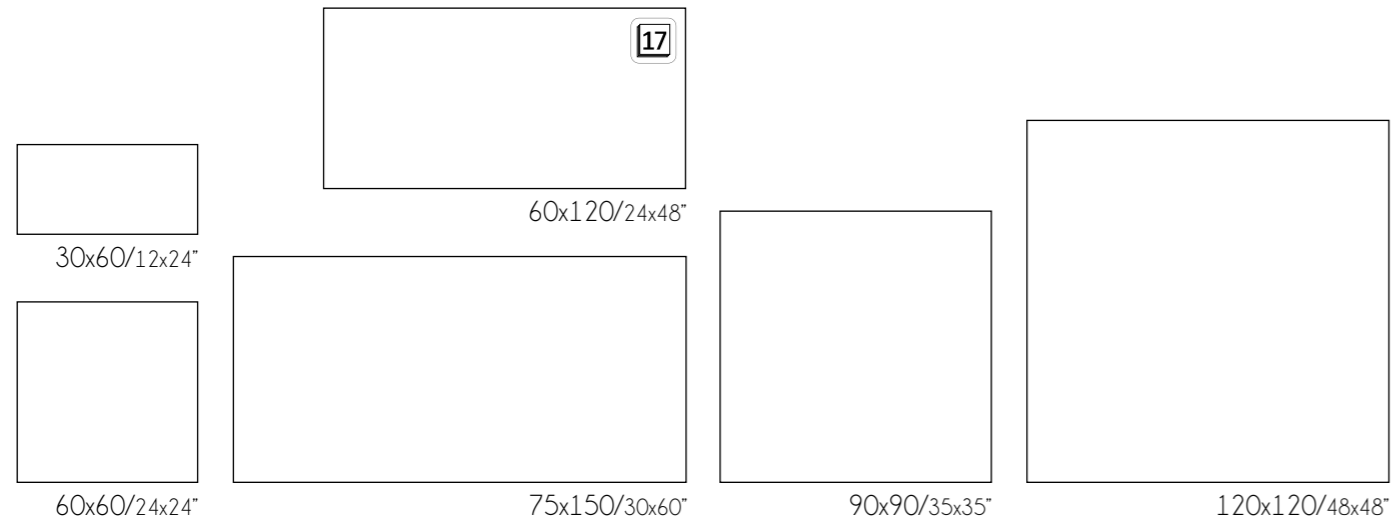

Marshall

Característica técnicas / Technical features

Formatos / Sizes

eco luxe

Completa la colección / Complete the collection

eco white