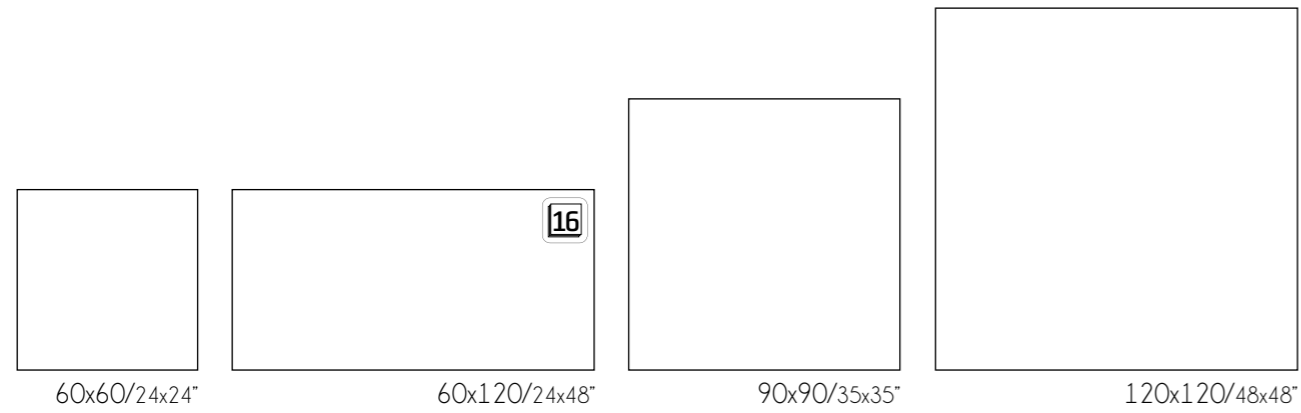

eternal

Eternal

Característica técnicas / Technical features

Formatos / Sizes

eco luxe

Wall tiles 120x120 Eternal White
Floor tiles 120x120 Eternal White

Colores / Colours

Eternal White