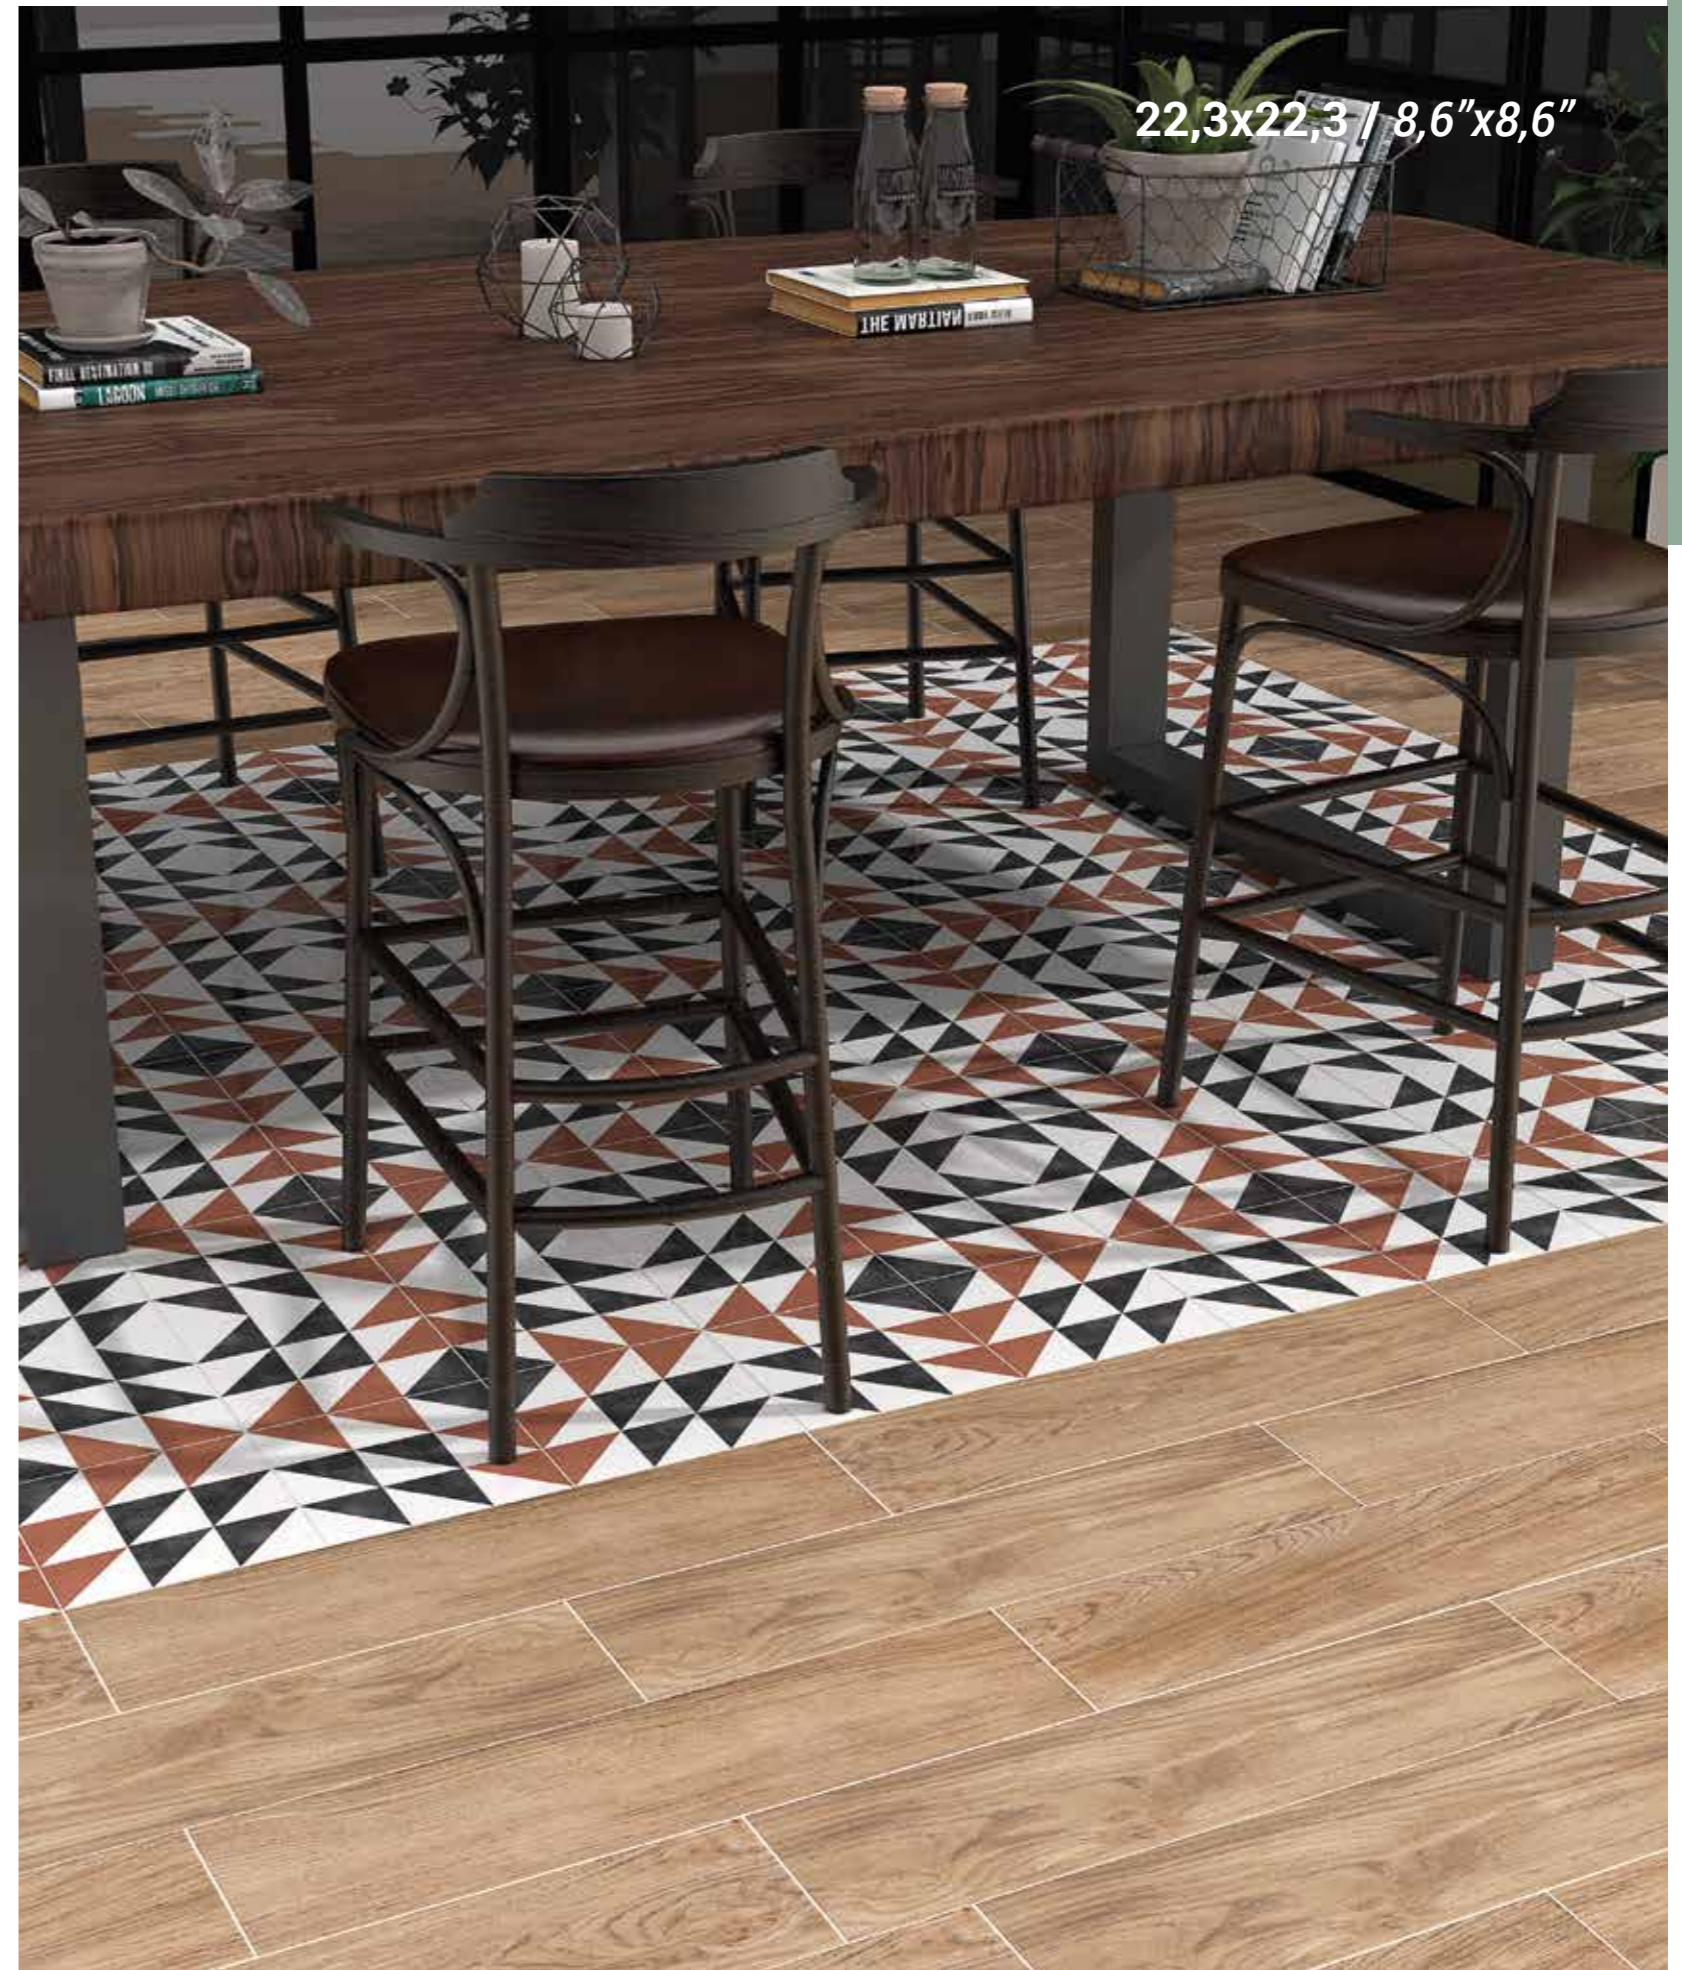

22,3x22,3 / 8,6"x8,6"

NEW

Floor Tile: Dralion 22,3x22,3cm 8,6"x8,6" Bestley Light 15x60cm 6"x24"