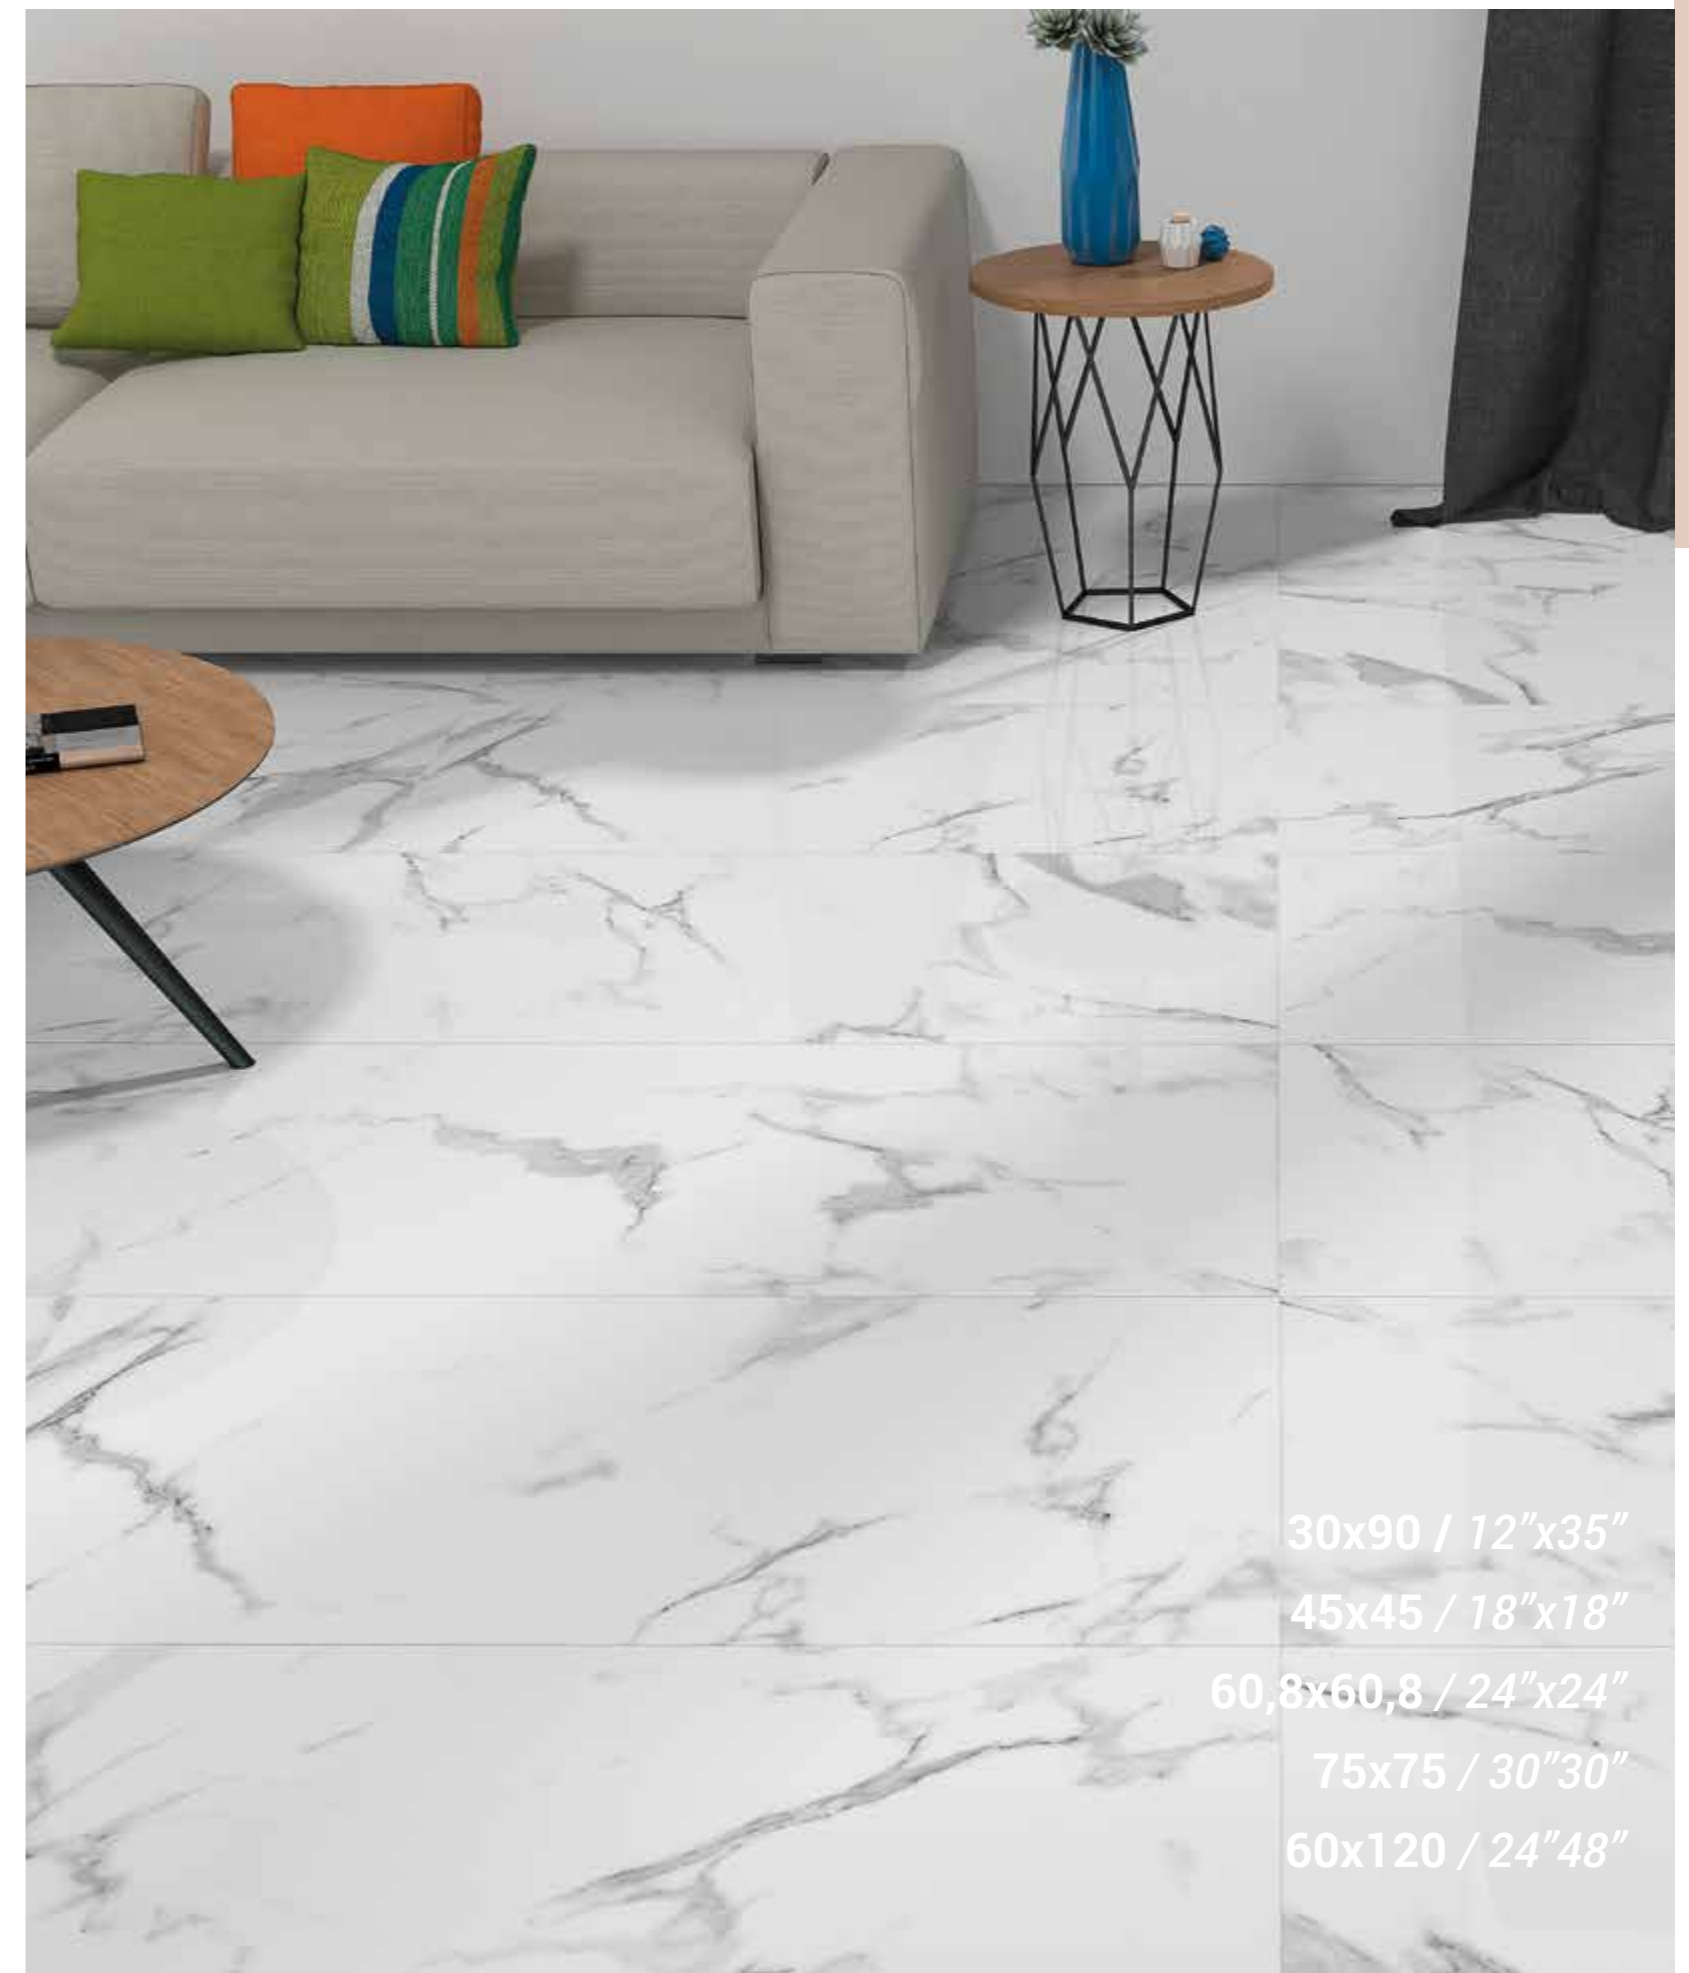

30x90 / 12"x35"
45x45 / 18"x18"
60,8x60,8 / 24"x24"
75x75 / 30"30"
60x120 / 24"48"

Floor Tile: Casablanca, 60x120cm/24"X48"