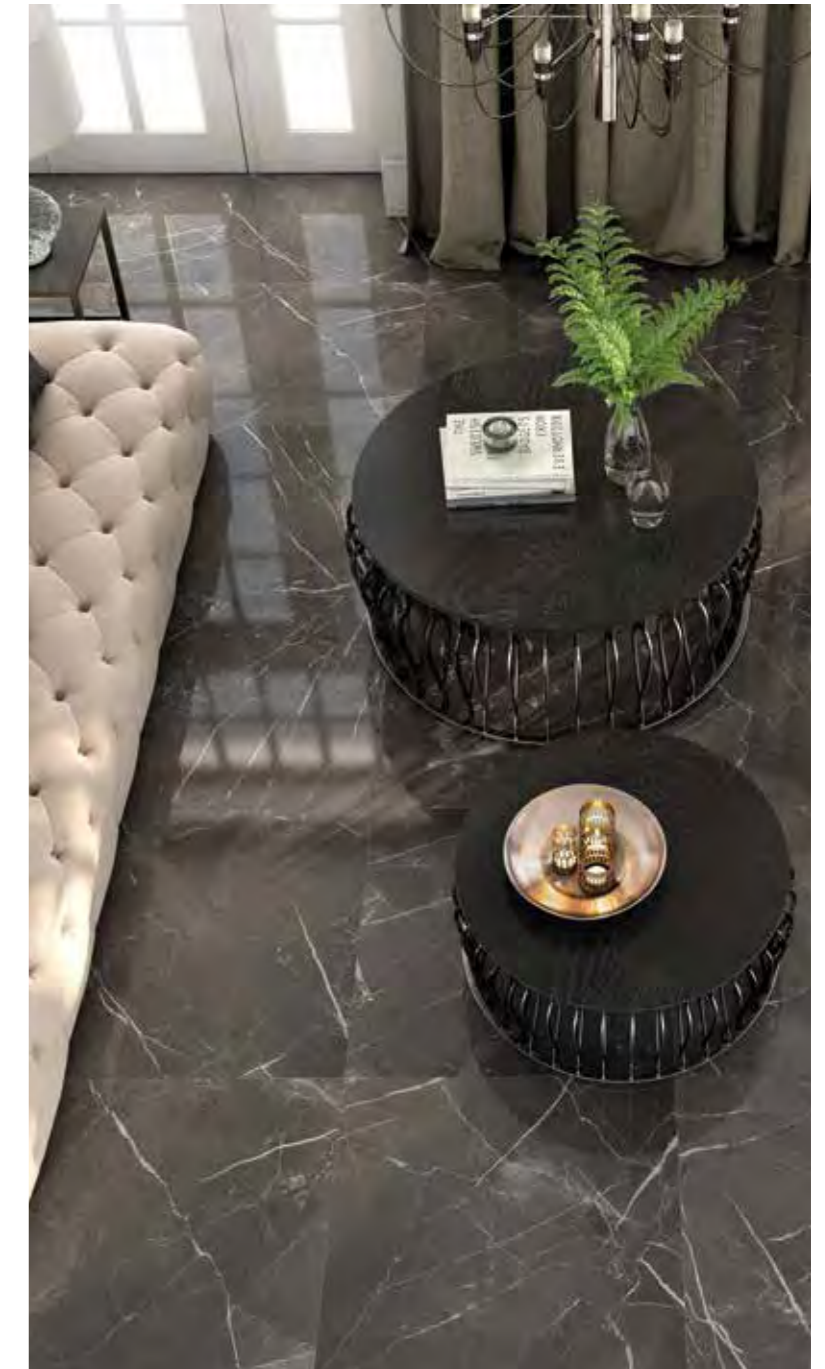

R

NEW

90x90 / 35"x35"

M76

R

60x120 / 24"x48"

Floor Tile: Museum Dark 60,8x60,8cm / 24"x24"

Montecoto ^{Serie}