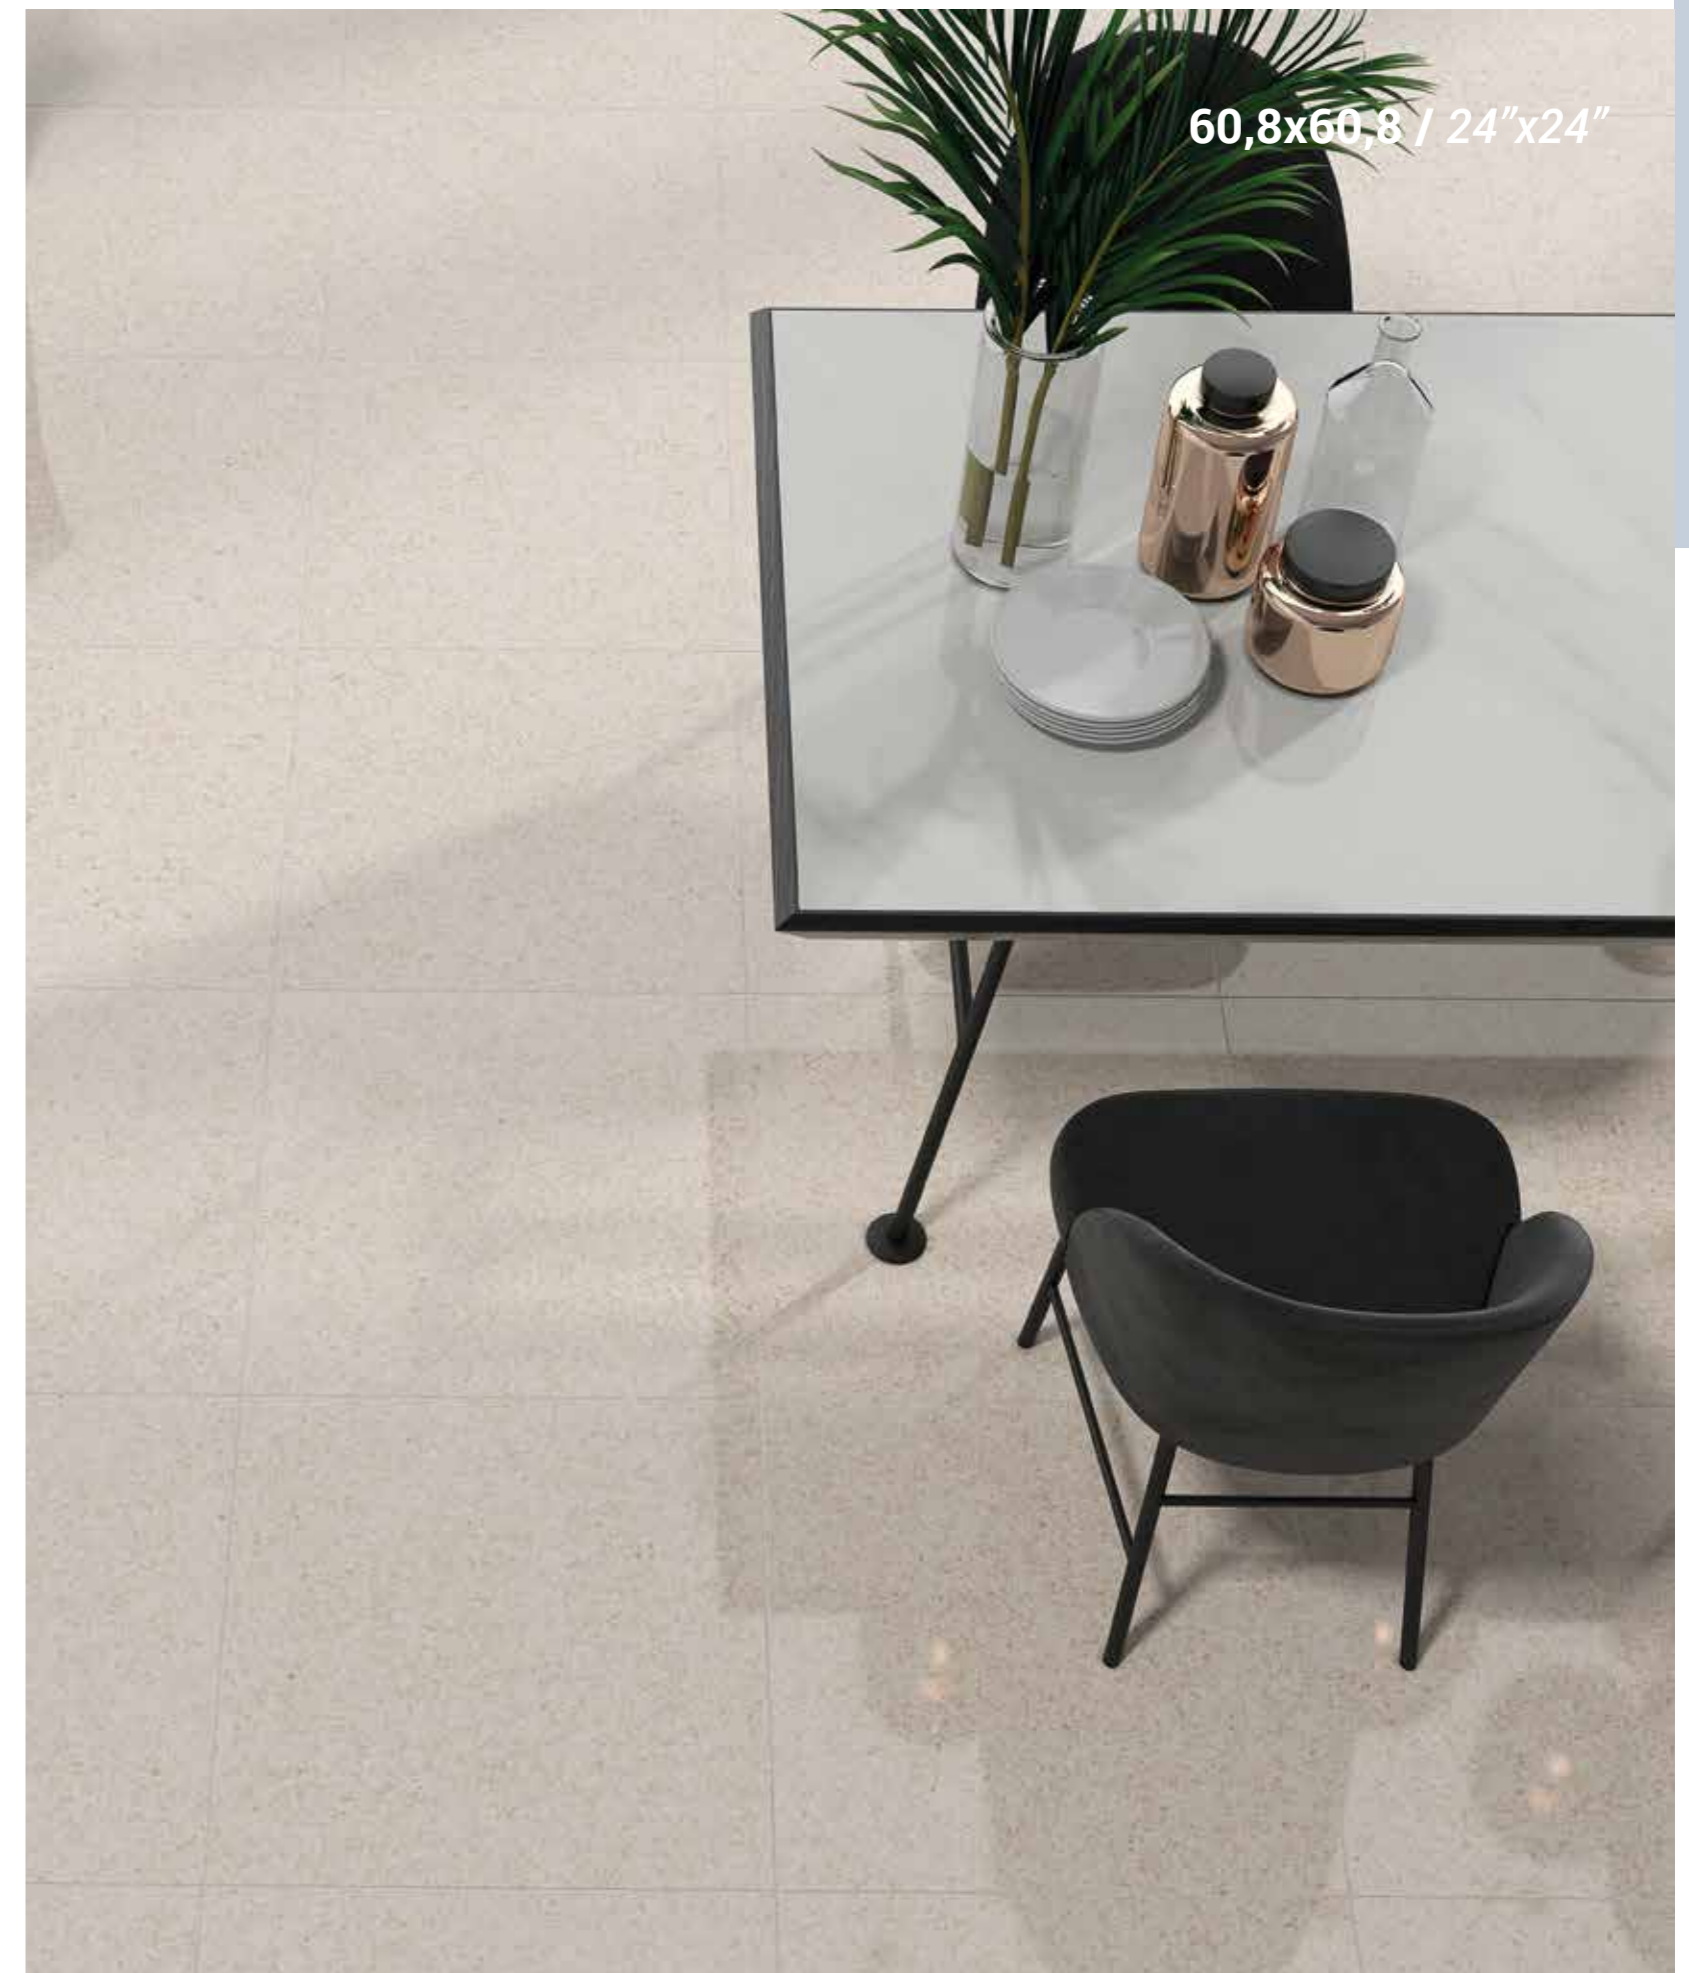

Floor Tile: Flash Cream 60,8X60,8 / 24"X24"